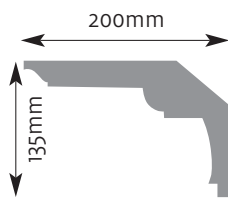

Cornice Mouldings

AM 293