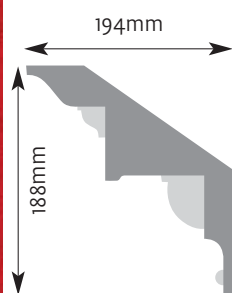

Cornice Mouldings

AM 280