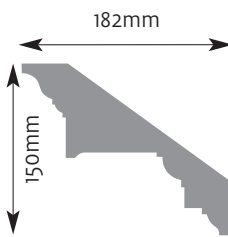

Cornice Mouldings

AM 292