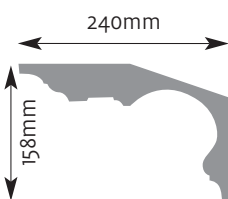

Cornice Mouldings

AM 274