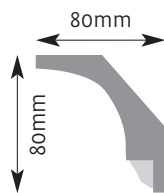

Cornice Mouldings

AM 139