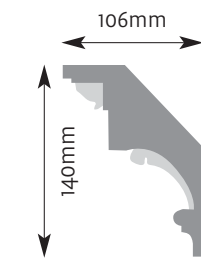

Cornice Mouldings

AM 232