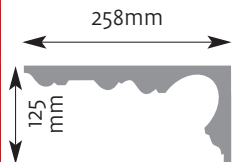

Cornice Mouldings

AM 171