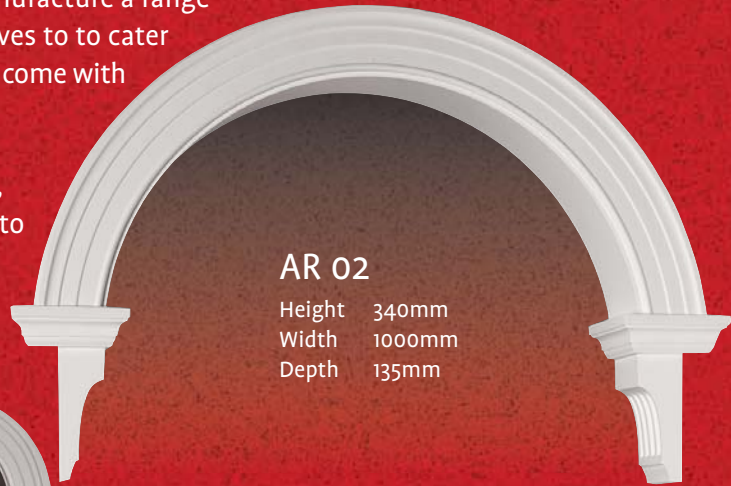

AR 02

Height 340mm
Width 1000mm
Depth 135mm