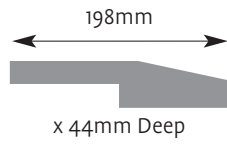

Cornice Mouldings

AM 66