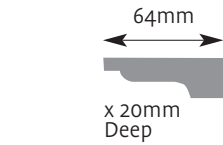

Cornice Mouldings

AM 272