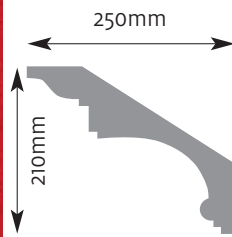

Cornice Mouldings

AM 143