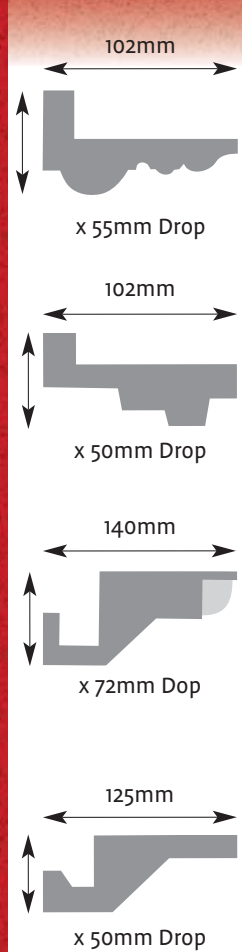

Coffers

Recessed lighting fixtures, plaster light boxes and coffers.

Give the perfect finishing touch to a room with recessed lighting fixtures manufactured and installed by the experts at A.R.M. Fibrous Plaster Mouldings, Hampshire. Designed to lend a soft glow, we can manufacture fibrous plaster light boxes to complement the interior decor of your property.