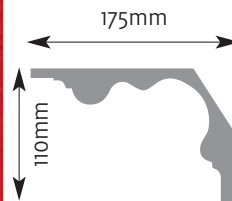

Cornice Mouldings

AM 85