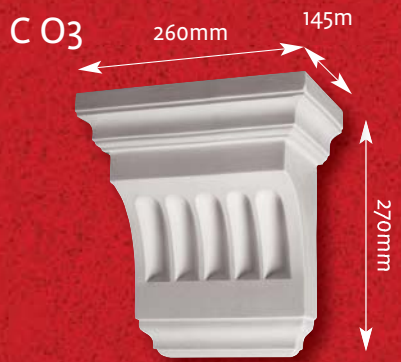

Other designs are also available.

CD 07

Length 670mm
Width 540mm
Projection 30mm

CD 11

Length 470mm
Width 70mm
Projection 30mm

Ceiling Decorations

CD 08
Length 400mm
Width 450mm
Projection 30mm

CD 10
Length 400mm
Width 400mm
Projection 30mm

CD 09
Length 600mm
Width 600mm
Projection 30mm

Corners

Corbels

Architectural corbels that complement the style and period of your property.

Corbels

Corbels

Coffers

Recessed lighting fixtures, plaster light boxes and coffers.