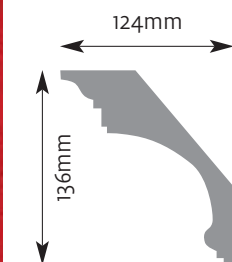

Cornice Mouldings

AM 33