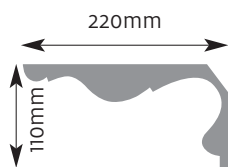

Cornice Mouldings

AM 275