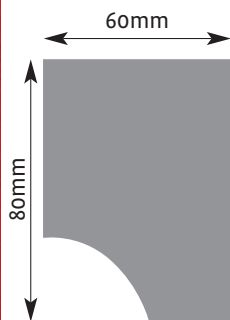

FR 14 2.7m Length

FR 15 2.3m Length

FR 16 2.6m Length

Friezes

FR 17 2.4m Length

Ceiling Decorations

CD 01 3m Length

CD 02 (Border Block) 3m Length