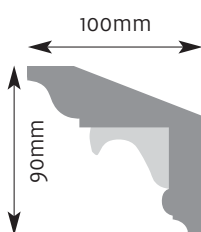

Cornice Mouldings

AM 232