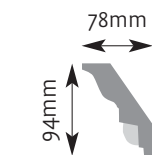

Cornice Mouldings

AM 53