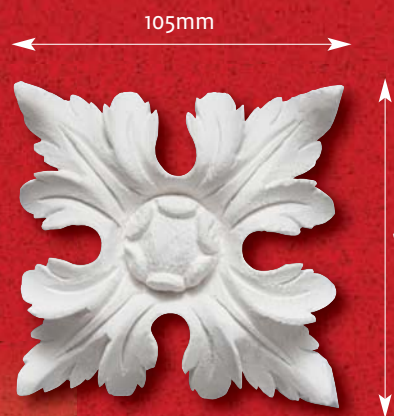

CB 11

Projection 36mm

CB 10

Projection 20mm

CB 12

Projection 37mm