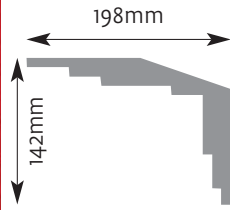

Cornice Mouldings

AM 257