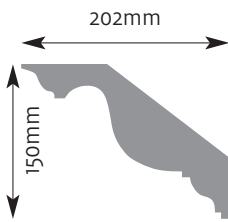

Cornice Mouldings

AM 89