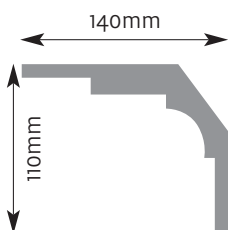

Cornice Mouldings

AM 75