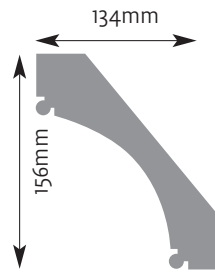

Cornice Mouldings

AM 109