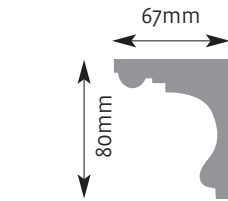

Cornice Mouldings

All Cornice mouldings are approximately 3m in length, except where stated.

Cornice mouldings are also reversible except for mouldings which incorporate a 'Pattern' or 'Drip' (e.g. AM 168).

Add character to a property with stunning cornices.

Decorative cornice and coving mouldings can transform an ordinary space into a room full of character. At A.R.M. Fibrous Plaster Mouldings, we can design and manufacture cornice mouldings in a range of finishes.

We have a range of preformed cornices available or can create bespoke cornice mouldings for your property. All mouldings are created in-house by our expert craftsmen, resulting in authentic detail and a quality finish.