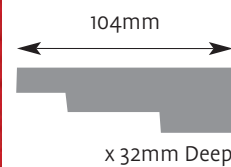

Cornice Mouldings

30mm Wide
x 30mm Deep

AM 241