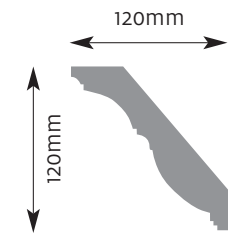

Cornice Mouldings

AM 70