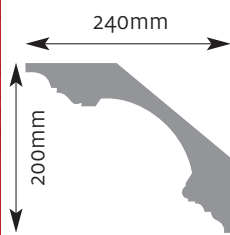

Cornice Mouldings

AM 189