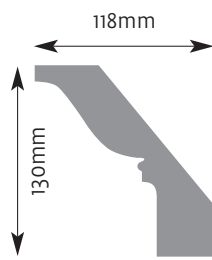

Cornice Mouldings

AM 94