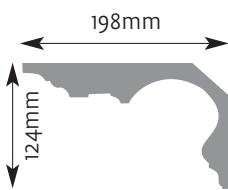

Cornice Mouldings

AM 152