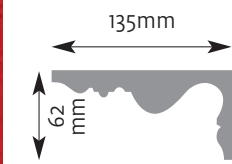

Cornice Mouldings

AM 173