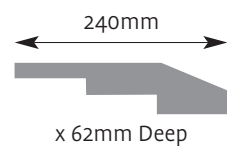

Cornice Mouldings

AM 212