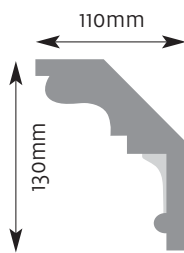

Cornice Mouldings

AM 225