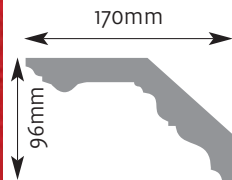

Cornice Mouldings

AM 215