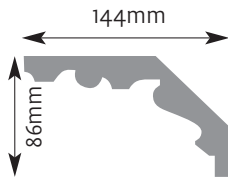

Cornice Mouldings