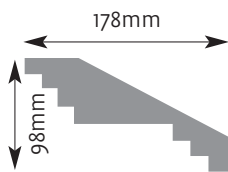

Cornice Mouldings

AM 157