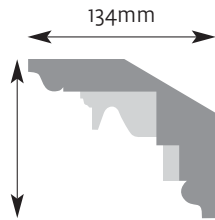

Cornice Mouldings

AM 30