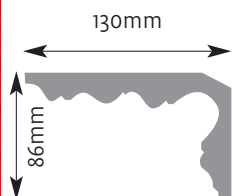

Cornice Mouldings

AM 169