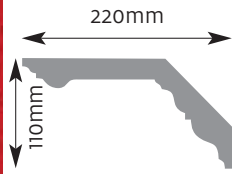

Cornice Mouldings