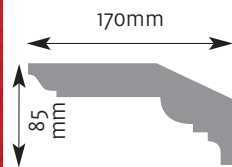

Cornice Mouldings

AM 216