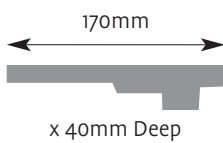

Cornice Mouldings

AM 224