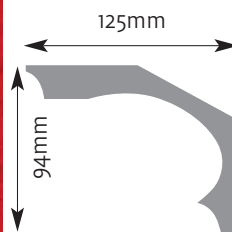

Cornice Mouldings

AM 226