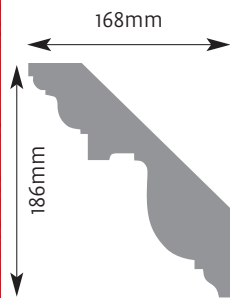

Cornice Mouldings

AM 21