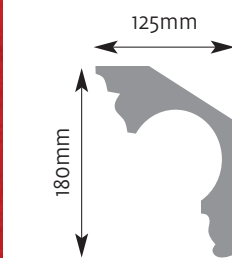

Cornice Mouldings

AM 123