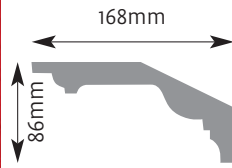

Cornice Mouldings