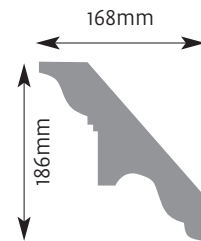

Cornice Mouldings

AM 79