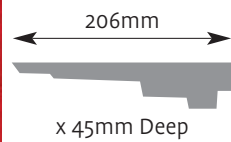

Cornice Mouldings

30mm Wide
x 30mm Deep

AM 287