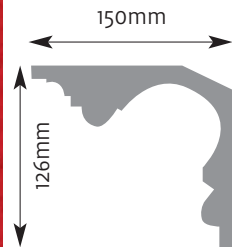

Cornice Mouldings

AM 234