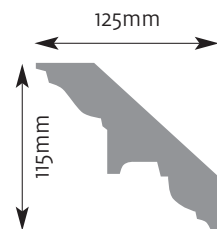

Cornice Mouldings

AM 09