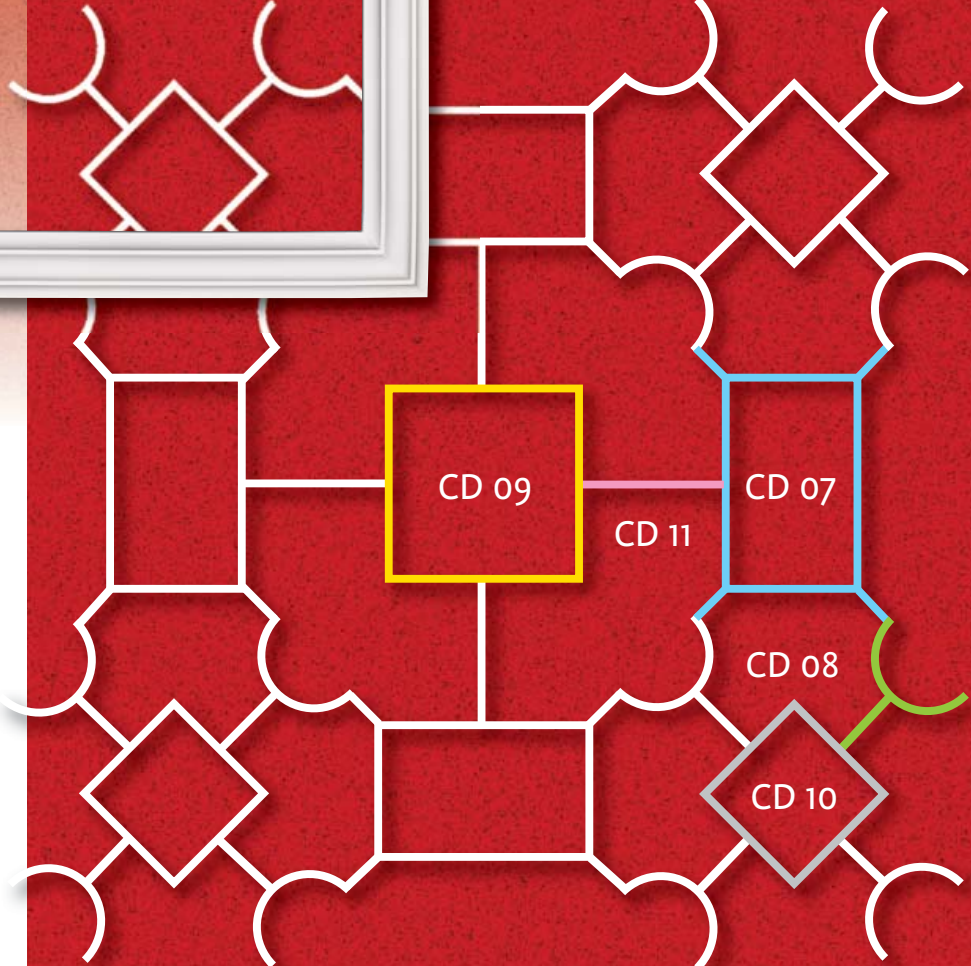

CD 03 2.5m Length

Ceiling Decorations

CD 04, CD 05 & CD 06

This Ceiling Decoration comprises 3 separate components which interlink to produce a repeatable pattern which can be made to suit any size ceiling.

Other designs are also available.

CD 07

Length 670mm
Width 540mm
Projection 30mm

CD 11

Length 470mm
Width 70mm
Projection 30mm

Ceiling Decorations

CD 08
Length 400mm
Width 450mm
Projection 30mm

CD 10
Length 400mm
Width 400mm
Projection 30mm

CD 09
Length 600mm
Width 600mm
Projection 30mm

Corners

Corbels

Architectural corbels that complement the style and period of your property.

Corbels

Corbels

Coffers

Recessed lighting fixtures, plaster light boxes and coffers.