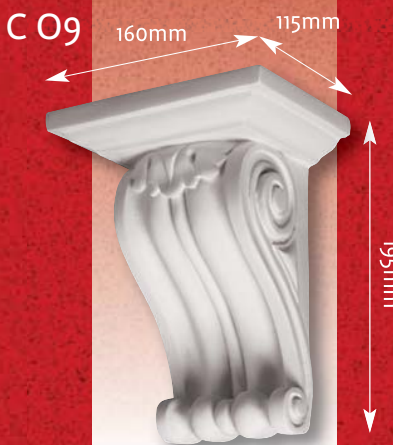

Other designs are also available.

CD 07

Length 670mm
Width 540mm
Projection 30mm

CD 11

Length 470mm
Width 70mm
Projection 30mm

Ceiling Decorations

CD 08
Length 400mm
Width 450mm
Projection 30mm

CD 10
Length 400mm
Width 400mm
Projection 30mm

CD 09
Length 600mm
Width 600mm
Projection 30mm

Corners

Corbels

Architectural corbels that complement the style and period of your property.

Corbels

Corbels

Coffers

Recessed lighting fixtures, plaster light boxes and coffers.