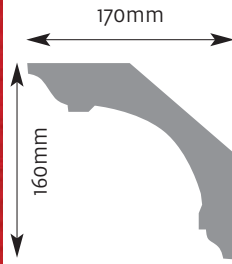

Cornice Mouldings