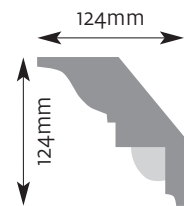

Cornice Mouldings

AM 25