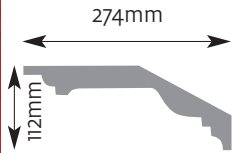

Cornice Mouldings

AM 251