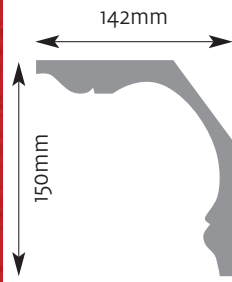

Cornice Mouldings

AM 163