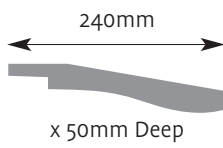

Cornice Mouldings

AM 270