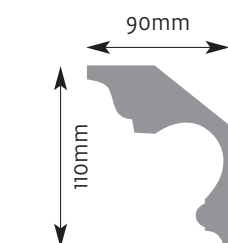

Cornice Mouldings

All Cornice mouldings are approximately 3m in length, except where stated.

Cornice mouldings are also reversible except for mouldings which incorporate a 'Pattern' or 'Drip' (e.g. AM 168).

Add character to a property with stunning cornices.

Decorative cornice and coving mouldings can transform an ordinary space into a room full of character. At A.R.M. Fibrous Plaster Mouldings, we can design and manufacture cornice mouldings in a range of finishes.

We have a range of preformed cornices available or can create bespoke cornice mouldings for your property. All mouldings are created in-house by our expert craftsmen, resulting in authentic detail and a quality finish.

AM 116