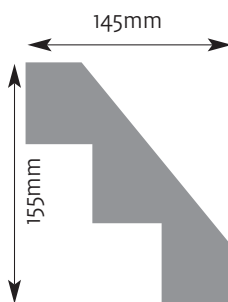

Cornice Mouldings

AM 188