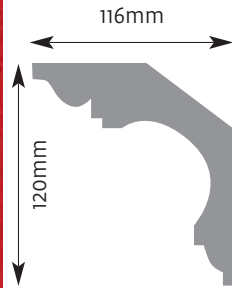

Cornice Mouldings

AM 01