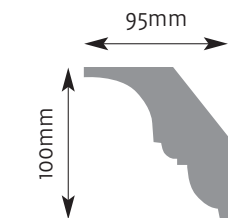

Cornice Mouldings

AM 08