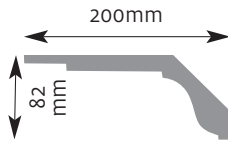

Cornice Mouldings