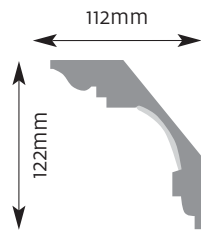

Cornice Mouldings

AM 107