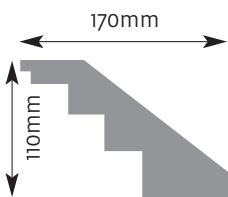

Cornice Mouldings

AM 158