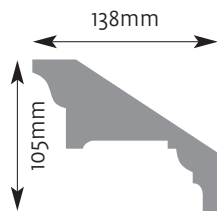

Cornice Mouldings

AM 159