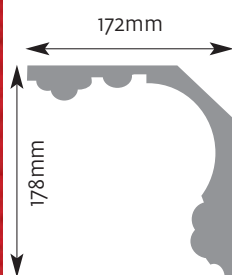

Cornice Mouldings

AM 91