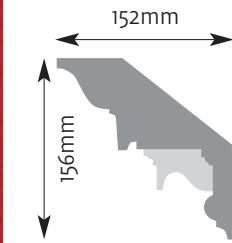

Cornice Mouldings