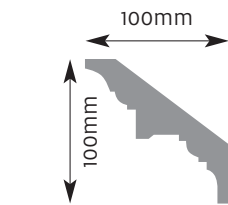

Cornice Mouldings

AM 187