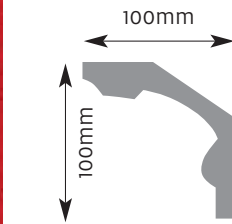

Cornice Mouldings

AM 60