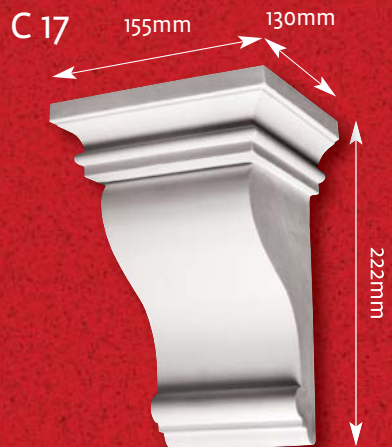

Other designs are also available.

CD 07

Length 670mm
Width 540mm
Projection 30mm

CD 11

Length 470mm
Width 70mm
Projection 30mm

Ceiling Decorations

CD 08
Length 400mm
Width 450mm
Projection 30mm

CD 10
Length 400mm
Width 400mm
Projection 30mm

CD 09
Length 600mm
Width 600mm
Projection 30mm

Corners

Corbels

Architectural corbels that complement the style and period of your property.

Corbels

Corbels

Coffers

Recessed lighting fixtures, plaster light boxes and coffers.