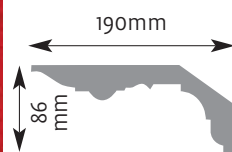

Cornice Mouldings

AM 04