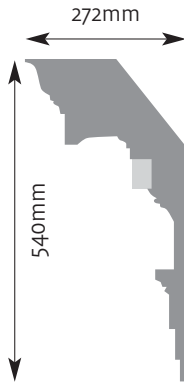

Cornice Mouldings

AM 122