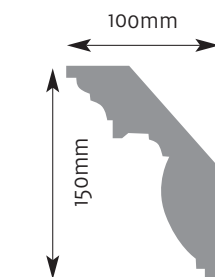

Cornice Mouldings

AM 120