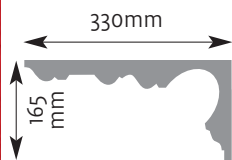

Cornice Mouldings

AM 304