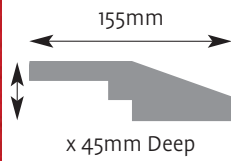

Cornice Mouldings