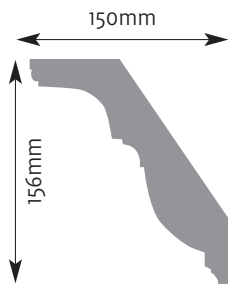

Cornice Mouldings