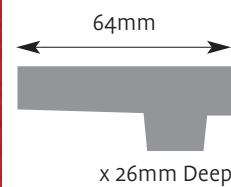

Cornice Mouldings

30mm Wide
x 30mm Deep

AM 242