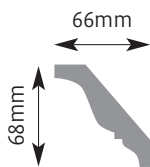

Cornice Mouldings

AM 176