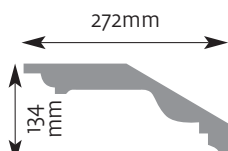

Cornice Mouldings

AM 147