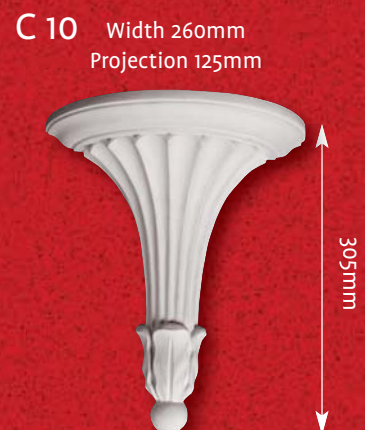

Other designs are also available.

CD 07

Length 670mm
Width 540mm
Projection 30mm

CD 11

Length 470mm
Width 70mm
Projection 30mm

Ceiling Decorations

CD 08
Length 400mm
Width 450mm
Projection 30mm

CD 10
Length 400mm
Width 400mm
Projection 30mm

CD 09
Length 600mm
Width 600mm
Projection 30mm

Corners

Corbels

Architectural corbels that complement the style and period of your property.

Corbels

Corbels

Coffers

Recessed lighting fixtures, plaster light boxes and coffers.