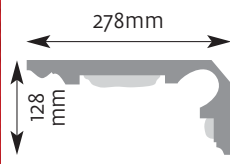

Cornice Mouldings

AM 104