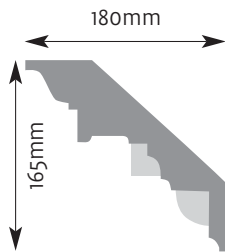

Cornice Mouldings

AM 50