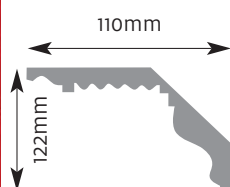

Cornice Mouldings

AM 06