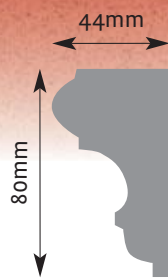

Panel Mouldings & Dado Rails

Stylish panel mouldings & dado rails to enhance, and complement your home.

Plaster panel mouldings are used on walls or ceilings for decoration or to separate colour schemes. At A.R.M. Fibrous Plaster Mouldings, Alton, we supply both preformed and bespoke panel mouldings. All panel mouldings are crafted in-house at our workshop in Alton.

We can supply panel mouldings with matching corner blocks to create a spectacular decorative feature for any room. We only use plaster of the highest quality to ensure our products meet industry standards. We offer a design, manufacture, delivery and installation service for clients throughout Hampshire and across the south of England. Contact us to arrange a survey.