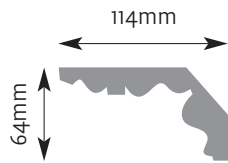

Cornice Mouldings

AM 258