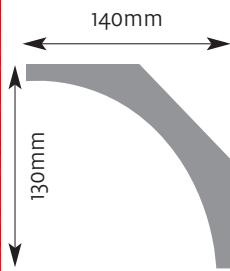

Cornice Mouldings

AM 106