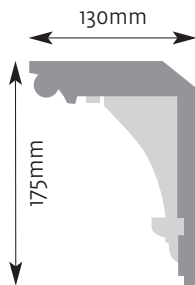

Cornice Mouldings

AM 132