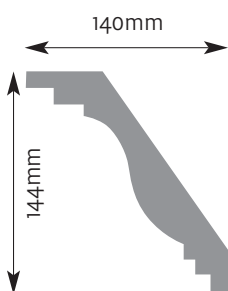

Cornice Mouldings

AM 43