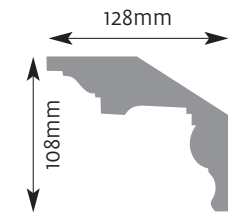

Cornice Mouldings

AM 253