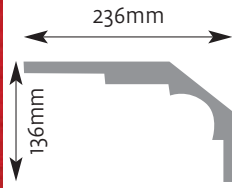

Cornice Mouldings