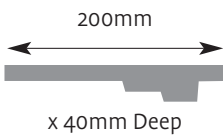

Cornice Mouldings

AM 68