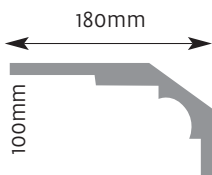

Cornice Mouldings

AM 150