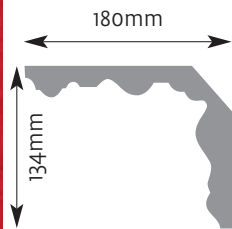

Cornice Mouldings

AM 174