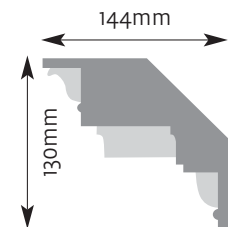

Cornice Mouldings

AM 73