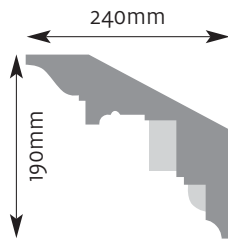

Cornice Mouldings

AM 208