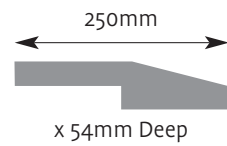

Cornice Mouldings

AM 37