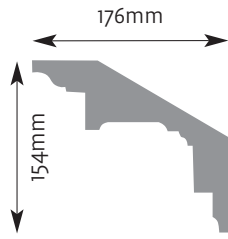

Cornice Mouldings