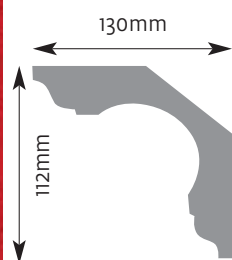

Cornice Mouldings

AM 61