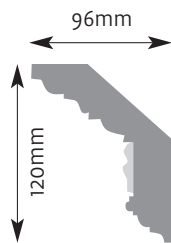

Cornice Mouldings

AM 82