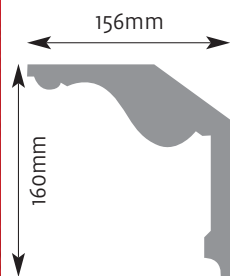

Cornice Mouldings

AM 209