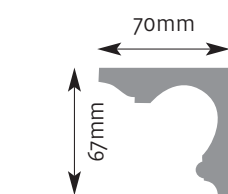

Cornice Mouldings

All Cornice mouldings are approximately 3m in length, except where stated.

Cornice mouldings are also reversible except for mouldings which incorporate a 'Pattern' or 'Drip' (e.g. AM 168).

Add character to a property with stunning cornices.

Decorative cornice and coving mouldings can transform an ordinary space into a room full of character. At A.R.M. Fibrous Plaster Mouldings, we can design and manufacture cornice mouldings in a range of finishes.

We have a range of preformed cornices available or can create bespoke cornice mouldings for your property. All mouldings are created in-house by our expert craftsmen, resulting in authentic detail and a quality finish.

AM 34