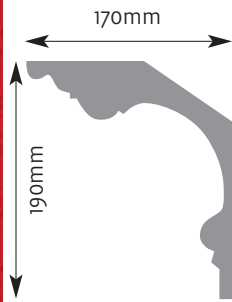

Cornice Mouldings

AM 86