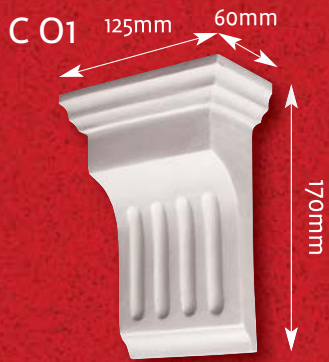

Other designs are also available.

CD 07

Length 670mm
Width 540mm
Projection 30mm

CD 11

Length 470mm
Width 70mm
Projection 30mm

Ceiling Decorations

CD 08
Length 400mm
Width 450mm
Projection 30mm

CD 10
Length 400mm
Width 400mm
Projection 30mm

CD 09
Length 600mm
Width 600mm
Projection 30mm

Corners

Corbels

Architectural corbels that complement the style and period of your property.

Corbels

Corbels

Coffers

Recessed lighting fixtures, plaster light boxes and coffers.