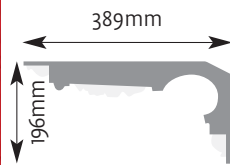

Cornice Mouldings

AM 99