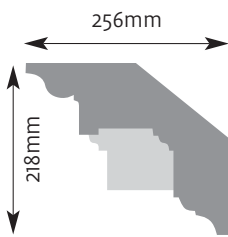

Cornice Mouldings

AM 153