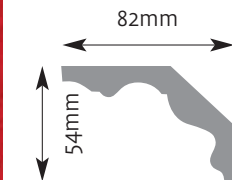

Cornice Mouldings

AM 263