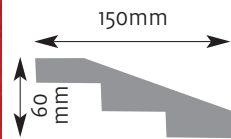

Cornice Mouldings

AM 235

30mm Wide
x 30mm Deep