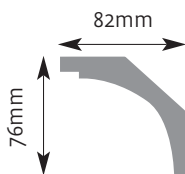

Cornice Mouldings

AM 69