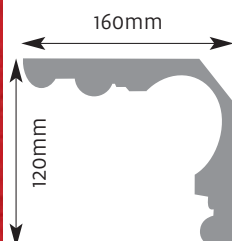

Cornice Mouldings

AM 117