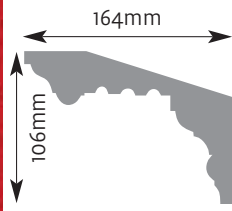

Cornice Mouldings