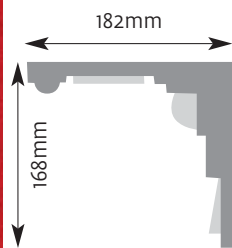

Cornice Mouldings

AM 138