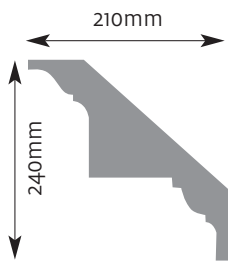

Cornice Mouldings

AM 102