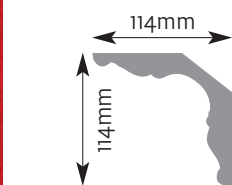

Cornice Mouldings

AM 193