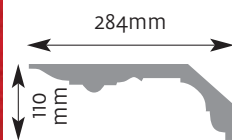

Cornice Mouldings

AM 228