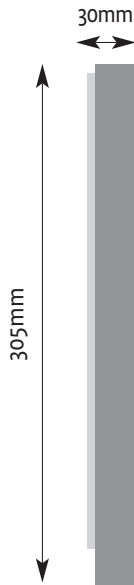

FR 14 2.7m Length

FR 15 2.3m Length

FR 16 2.6m Length

Friezes

FR 17 2.4m Length

Ceiling Decorations

CD 01 3m Length

CD 02 (Border Block) 3m Length