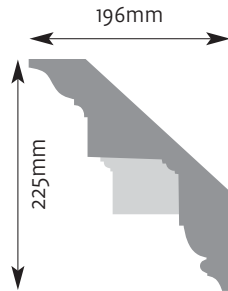

Cornice Mouldings

AM 273