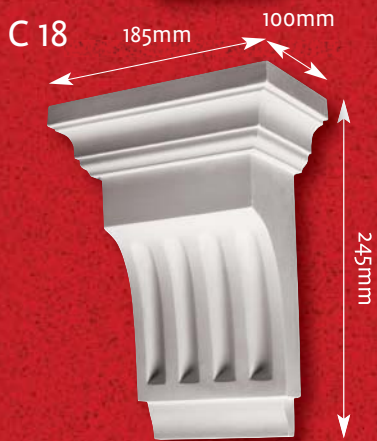

Other designs are also available.

CD 07

Length 670mm
Width 540mm
Projection 30mm

CD 11

Length 470mm
Width 70mm
Projection 30mm

Ceiling Decorations

CD 08
Length 400mm
Width 450mm
Projection 30mm

CD 10
Length 400mm
Width 400mm
Projection 30mm

CD 09
Length 600mm
Width 600mm
Projection 30mm

Corners

Corbels

Architectural corbels that complement the style and period of your property.

Corbels

Corbels

Coffers

Recessed lighting fixtures, plaster light boxes and coffers.