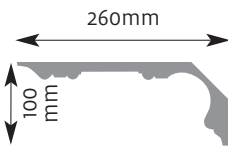

Cornice Mouldings

AM 266