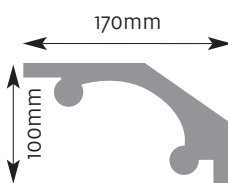

Cornice Mouldings

AM 141