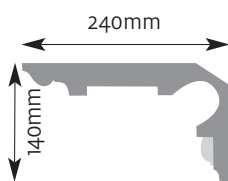

Cornice Mouldings

AM 65