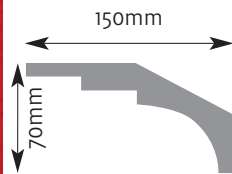

Cornice Mouldings

AM 127