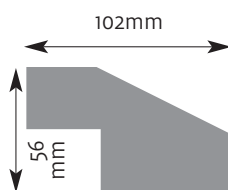

Cornice Mouldings

AM 113