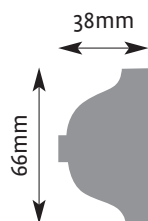

Panel Mouldings & Dado Rails

PD 36 2.7m Length