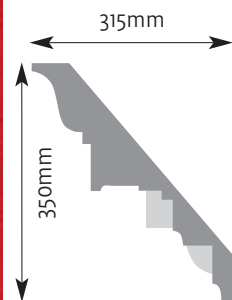

Cornice Mouldings

AM 58