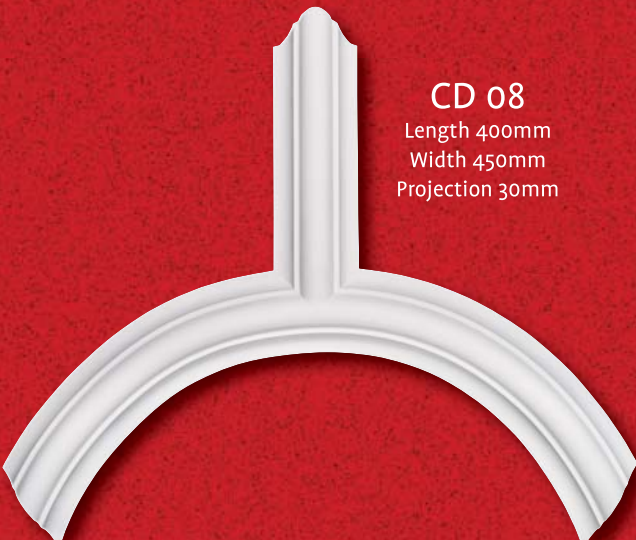

CD 03 2.5m Length

Ceiling Decorations

CD 04, CD 05 & CD 06

This Ceiling Decoration comprises 3 separate components which interlink to produce a repeatable pattern which can be made to suit any size ceiling.

Other designs are also available.

CD 07

Length 670mm
Width 540mm
Projection 30mm

CD 11

Length 470mm
Width 70mm
Projection 30mm

Ceiling Decorations

CD 08
Length 400mm
Width 450mm
Projection 30mm

CD 10
Length 400mm
Width 400mm
Projection 30mm

CD 09
Length 600mm
Width 600mm
Projection 30mm

Corners

Corbels

Architectural corbels that complement the style and period of your property.

Corbels

Corbels

Coffers

Recessed lighting fixtures, plaster light boxes and coffers.