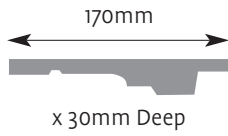

Cornice Mouldings