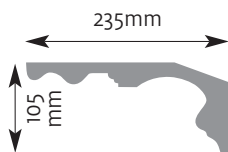

Cornice Mouldings

AM 145