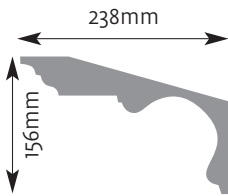

Cornice Mouldings

AM 268