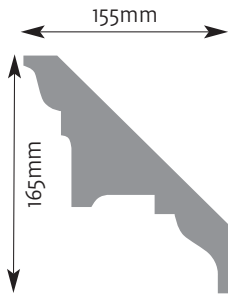

Cornice Mouldings

AM 80