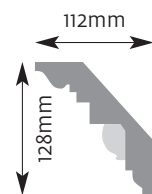

Cornice Mouldings

AM 17