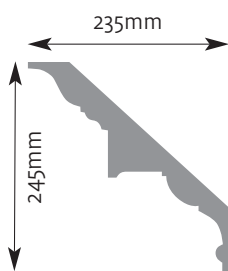

Cornice Mouldings

AM 276