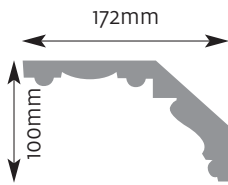

Cornice Mouldings

AM 269