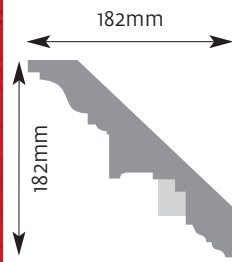

Cornice Mouldings

AM 289