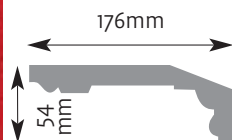

Cornice Mouldings

AM 179