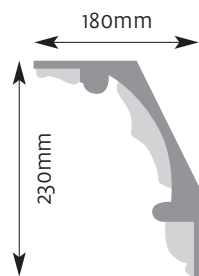

Cornice Mouldings

AM 282