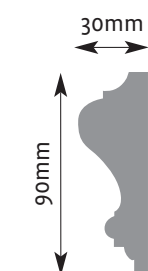

Panel Mouldings & Dado Rails

PD 37 2.6m Length