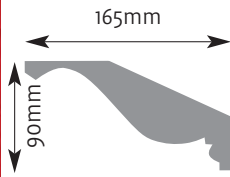

Cornice Mouldings