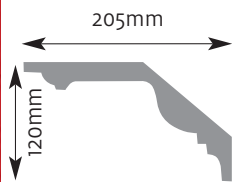

Cornice Mouldings

AM 252