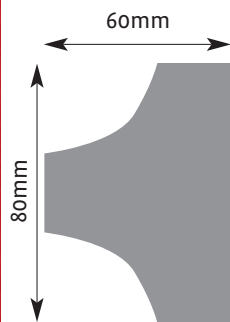

FR 14 2.7m Length

FR 15 2.3m Length

FR 16 2.6m Length

Friezes

FR 17 2.4m Length

Ceiling Decorations

CD 01 3m Length

CD 02 (Border Block) 3m Length