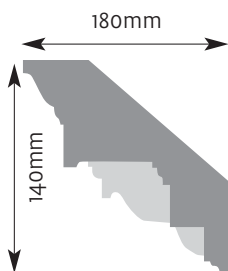

Cornice Mouldings

AM 29