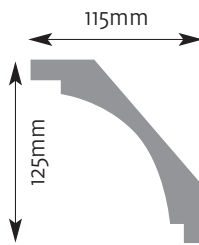

Cornice Mouldings

AM 74