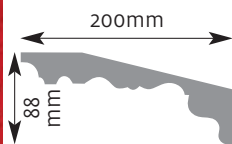

Cornice Mouldings

AM 261