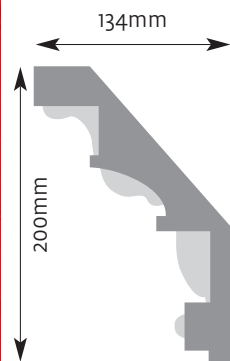

Cornice Mouldings

AM 295