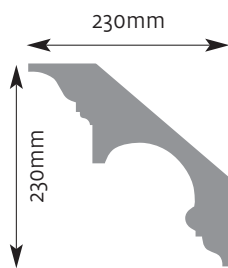

Cornice Mouldings

AM 144