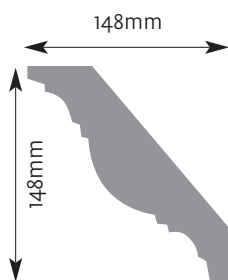

Cornice Mouldings

AM 56