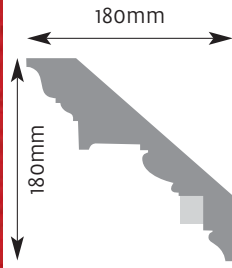

Cornice Mouldings