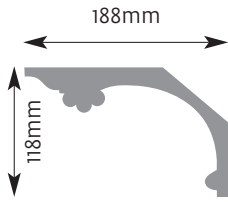

Cornice Mouldings

AM 306