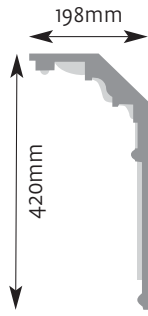

Cornice Mouldings

AM 296