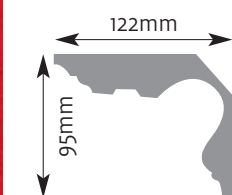

Cornice Mouldings

AM 196