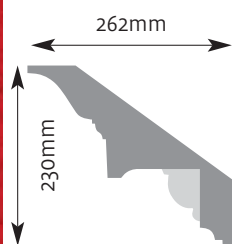

Cornice Mouldings

AM 265