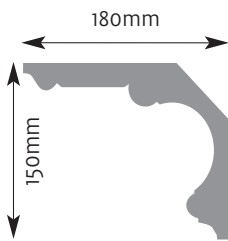

Cornice Mouldings

AM 133