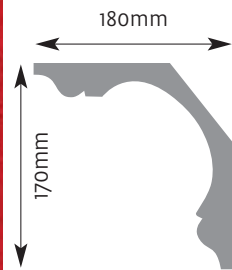

Cornice Mouldings

AM 164