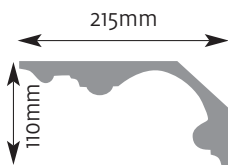

Cornice Mouldings

AM 165