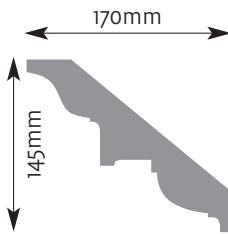

Cornice Mouldings

AM 83