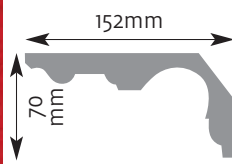

Cornice Mouldings

AM 198