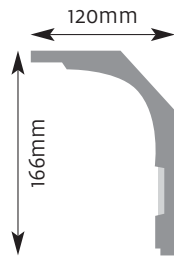

Cornice Mouldings

AM 128