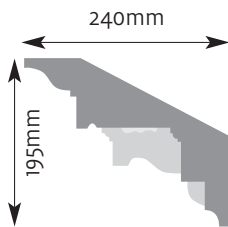

Cornice Mouldings

AM 207