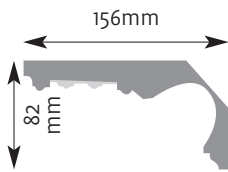

Cornice Mouldings

AM 230