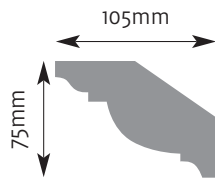

Cornice Mouldings