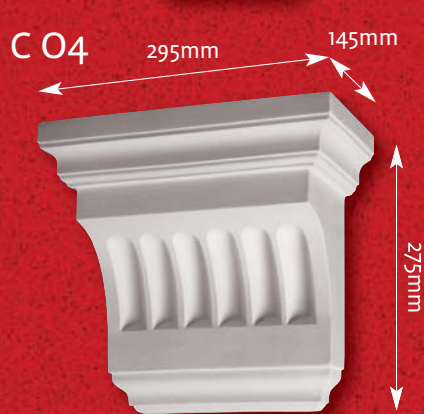

Other designs are also available.

CD 07

Length 670mm
Width 540mm
Projection 30mm

CD 11

Length 470mm
Width 70mm
Projection 30mm

Ceiling Decorations

CD 08
Length 400mm
Width 450mm
Projection 30mm

CD 10
Length 400mm
Width 400mm
Projection 30mm

CD 09
Length 600mm
Width 600mm
Projection 30mm

Corners

Corbels

Architectural corbels that complement the style and period of your property.

Corbels

Corbels

Coffers

Recessed lighting fixtures, plaster light boxes and coffers.