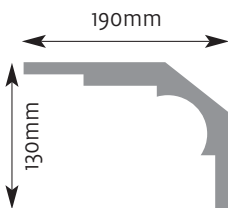

Cornice Mouldings

AM 255