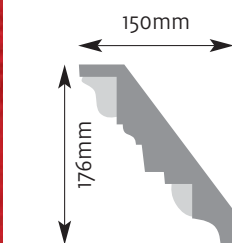

Cornice Mouldings

AM 279