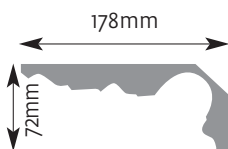

Cornice Mouldings

AM 95