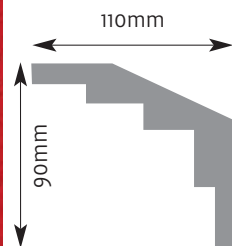

Cornice Mouldings

AM 121