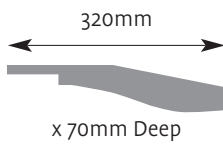

Cornice Mouldings

AM 67