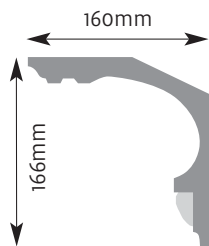

Cornice Mouldings

AM 186