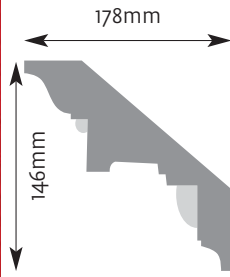

Cornice Mouldings