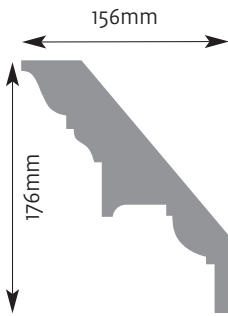

Cornice Mouldings

AM 32