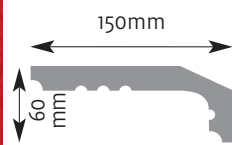

Cornice Mouldings

AM 149