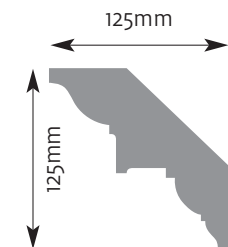

Cornice Mouldings

AM 308