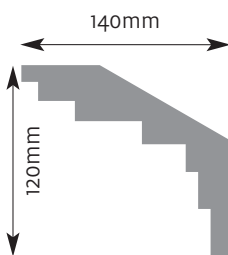

Cornice Mouldings

AM 192