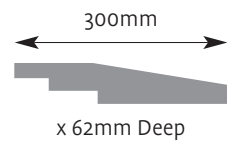

Cornice Mouldings

AM 38