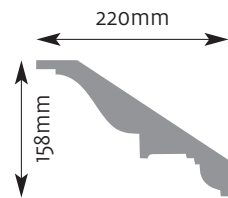

Cornice Mouldings

AM 249