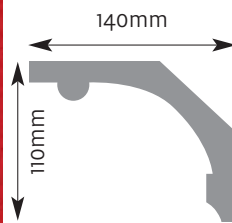

Cornice Mouldings

AM 20