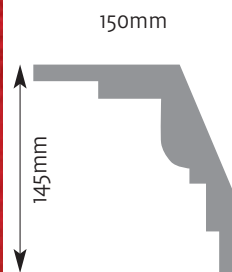

Cornice Mouldings

AM 177