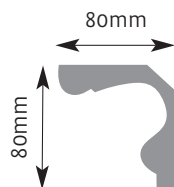

Cornice Mouldings

AM 13