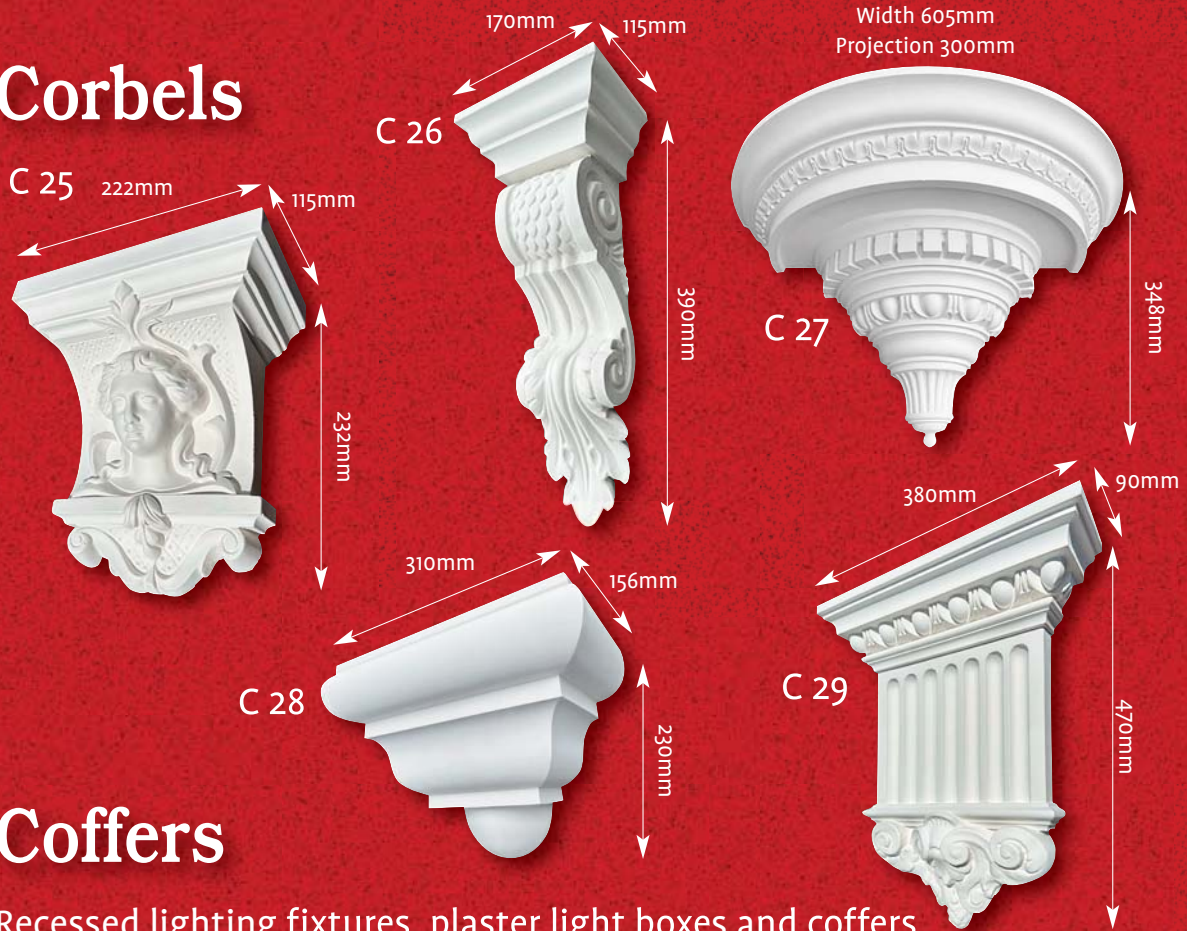

CD 03 2.5m Length

Ceiling Decorations

CD 04, CD 05 & CD 06

This Ceiling Decoration comprises 3 separate components which interlink to produce a repeatable pattern which can be made to suit any size ceiling.

Other designs are also available.

CD 07

Length 670mm
Width 540mm
Projection 30mm

CD 11

Length 470mm
Width 70mm
Projection 30mm

Ceiling Decorations

CD 08
Length 400mm
Width 450mm
Projection 30mm

CD 10
Length 400mm
Width 400mm
Projection 30mm

CD 09
Length 600mm
Width 600mm
Projection 30mm

Corners

Corbels

Architectural corbels that complement the style and period of your property.

Corbels

Corbels

Coffers

Recessed lighting fixtures, plaster light boxes and coffers.