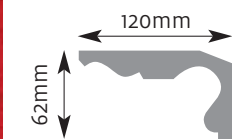

Cornice Mouldings

AM 262