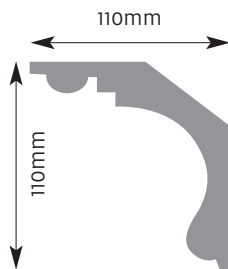

Cornice Mouldings

All Cornice mouldings are approximately 3m in length, except where stated.

Cornice mouldings are also reversible except for mouldings which incorporate a 'Pattern' or 'Drip' (e.g. AM 168).

Add character to a property with stunning cornices.

Decorative cornice and coving mouldings can transform an ordinary space into a room full of character. At A.R.M. Fibrous Plaster Mouldings, we can design and manufacture cornice mouldings in a range of finishes.

We have a range of preformed cornices available or can create bespoke cornice mouldings for your property. All mouldings are created in-house by our expert craftsmen, resulting in authentic detail and a quality finish.

AM 49