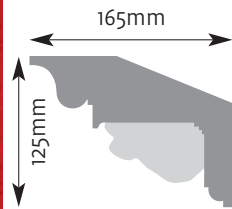

Cornice Mouldings

AM 115