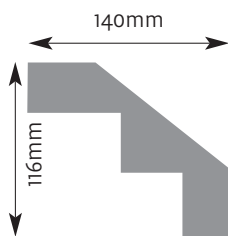

Cornice Mouldings

AM 63