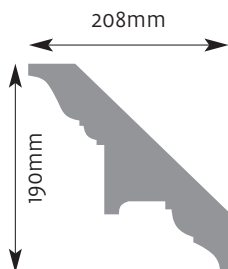

Cornice Mouldings

AM 81