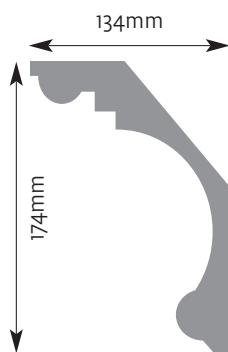

Cornice Mouldings

All Cornice mouldings are approximately 3m in length, except where stated.

Cornice mouldings are also reversible except for mouldings which incorporate a 'Pattern' or 'Drip' (e.g. AM 168).

Add character to a property with stunning cornices.

Decorative cornice and coving mouldings can transform an ordinary space into a room full of character. At A.R.M. Fibrous Plaster Mouldings, we can design and manufacture cornice mouldings in a range of finishes.

We have a range of preformed cornices available or can create bespoke cornice mouldings for your property. All mouldings are created in-house by our expert craftsmen, resulting in authentic detail and a quality finish.

AM 35