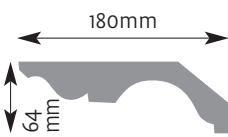

Cornice Mouldings

AM 309