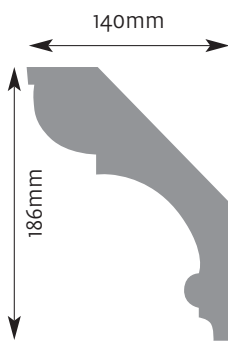

Cornice Mouldings

AM 240