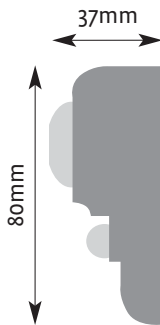

PD 16 2m Length