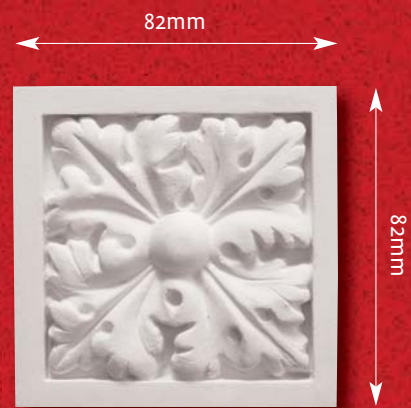

CB 05

Projection 16mm