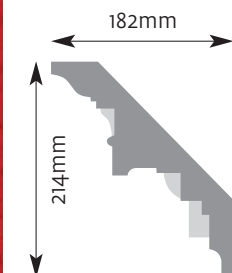

Cornice Mouldings

AM 297