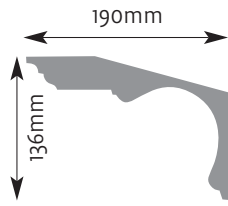

Cornice Mouldings

AM 267