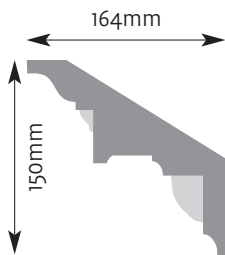

Cornice Mouldings

AM 231