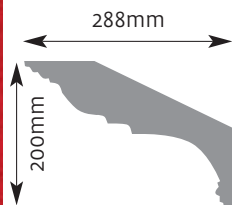

Cornice Mouldings

AM 114