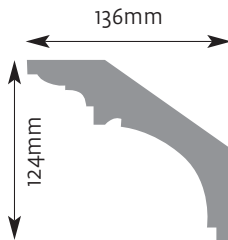

Cornice Mouldings

AM 10