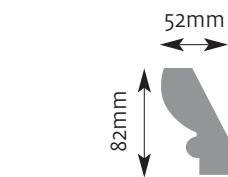

Cornice Mouldings

AM 59