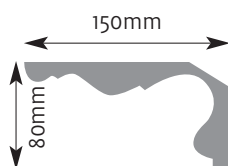

Cornice Mouldings

AM 175