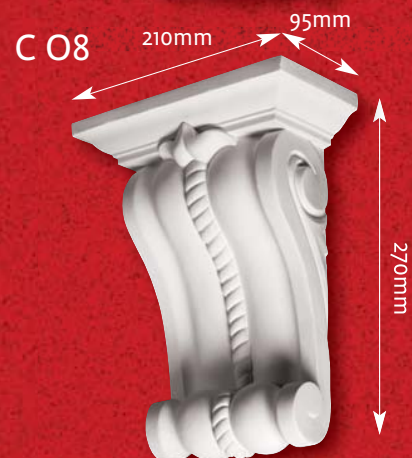

Other designs are also available.

CD 07

Length 670mm
Width 540mm
Projection 30mm

CD 11

Length 470mm
Width 70mm
Projection 30mm

Ceiling Decorations

CD 08
Length 400mm
Width 450mm
Projection 30mm

CD 10
Length 400mm
Width 400mm
Projection 30mm

CD 09
Length 600mm
Width 600mm
Projection 30mm

Corners

Corbels

Architectural corbels that complement the style and period of your property.

Corbels

Corbels

Coffers

Recessed lighting fixtures, plaster light boxes and coffers.