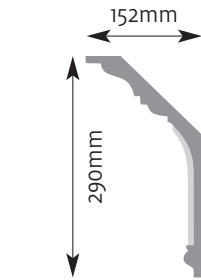

Cornice Mouldings

AM 232