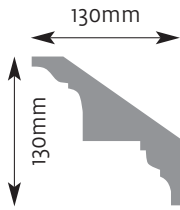

Cornice Mouldings

AM 195