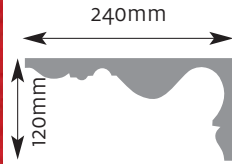

Cornice Mouldings

AM 166