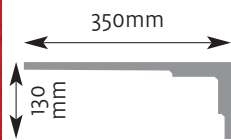

30mm Wide
x 30mm Deep

AM 101