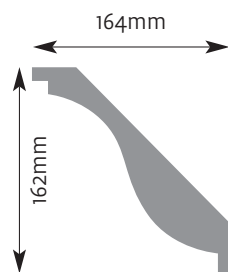

Cornice Mouldings

AM 178