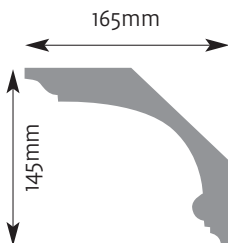

Cornice Mouldings

AM 305