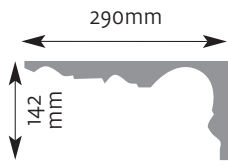

Cornice Mouldings