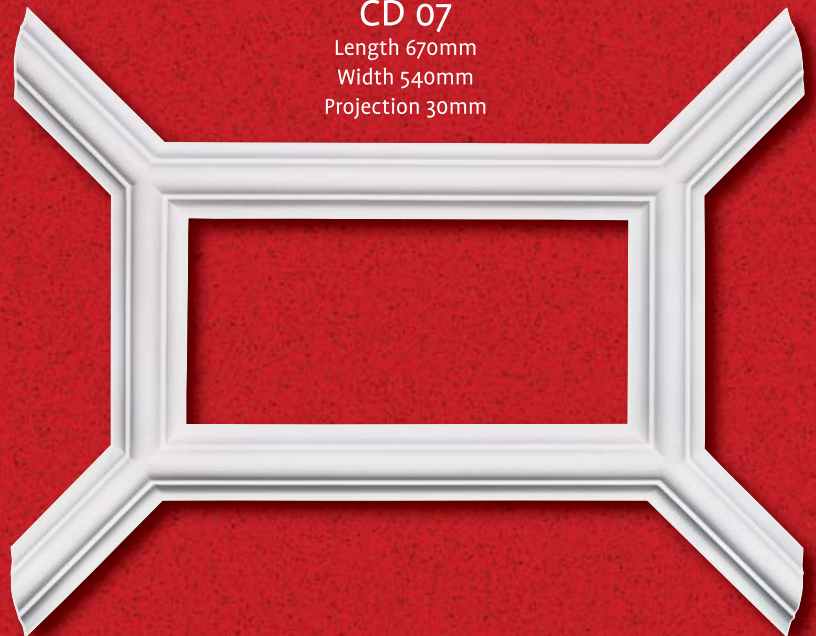

CD 03 2.5m Length

Ceiling Decorations

CD 04, CD 05 & CD 06

This Ceiling Decoration comprises 3 separate components which interlink to produce a repeatable pattern which can be made to suit any size ceiling.

Other designs are also available.

CD 07

Length 670mm
Width 540mm
Projection 30mm

CD 11

Length 470mm
Width 70mm
Projection 30mm

Ceiling Decorations

CD 08
Length 400mm
Width 450mm
Projection 30mm

CD 10
Length 400mm
Width 400mm
Projection 30mm