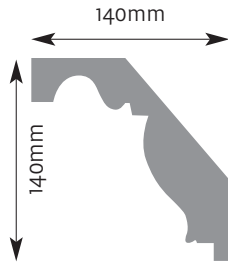

Cornice Mouldings

AM 31