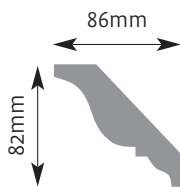

Cornice Mouldings

AM 93