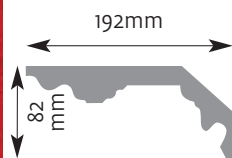

Cornice Mouldings

AM 124