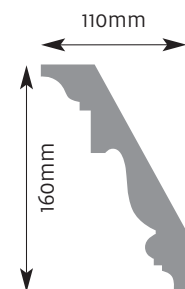

Cornice Mouldings

AM 233