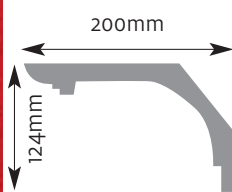

Cornice Mouldings

AM 24