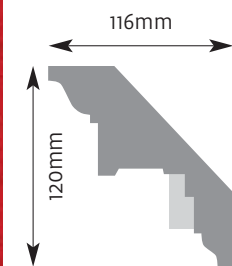

Cornice Mouldings

AM 23