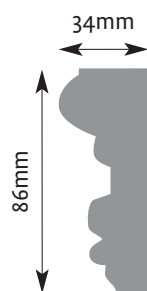

Panel Mouldings & Dado Rails

Stylish panel mouldings & dado rails to enhance, and complement your home.

Plaster panel mouldings are used on walls or ceilings for decoration or to separate colour schemes. At A.R.M. Fibrous Plaster Mouldings, Alton, we supply both preformed and bespoke panel mouldings. All panel mouldings are crafted in-house at our workshop in Alton.

We can supply panel mouldings with matching corner blocks to create a spectacular decorative feature for any room. We only use plaster of the highest quality to ensure our products meet industry standards. We offer a design, manufacture, delivery and installation service for clients throughout Hampshire and across the south of England. Contact us to arrange a survey.

PD 03 1.8m Length