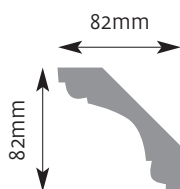

Cornice Mouldings

AM 45