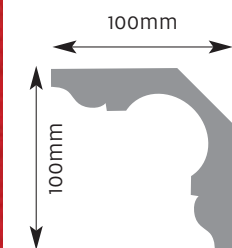

Cornice Mouldings

AM 245