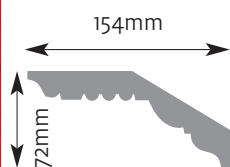

Cornice Mouldings

AM 277