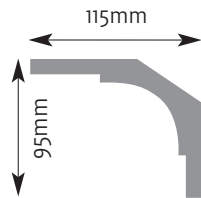

Cornice Mouldings

AM 310