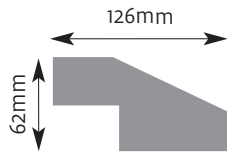

Cornice Mouldings