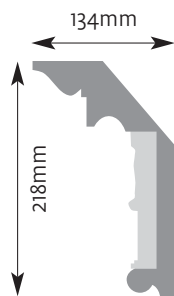

Cornice Mouldings

AM 131