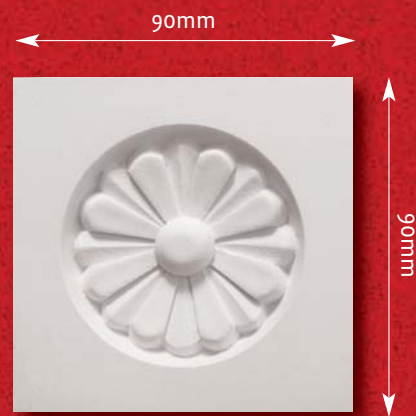

BASE
 Height 80mm
 Width 455mm
 Depth 60mm

N 03

NICHE 03
 Height 885mm
 Width 558mm
 Depth 145mm

BASE
 Height 110mm
 Width 664mm
 Depth 80mm

N 05

NICHE 05
 Height 700mm
 Width 460mm
 Depth 260mm

BASE
 Height 160mm
 Width 520mm
 Depth 330mm

Niche Base
 Height 305mm
 Width 710mm
 Depth 125mm

Corner Blocks

CB 01

Projection 35mm

CB 02

Projection 22mm

CB 03

Projection 22mm