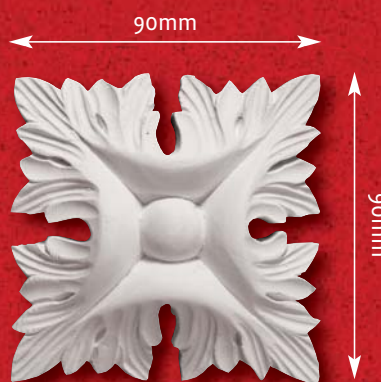

CB 04

Projection 20mm