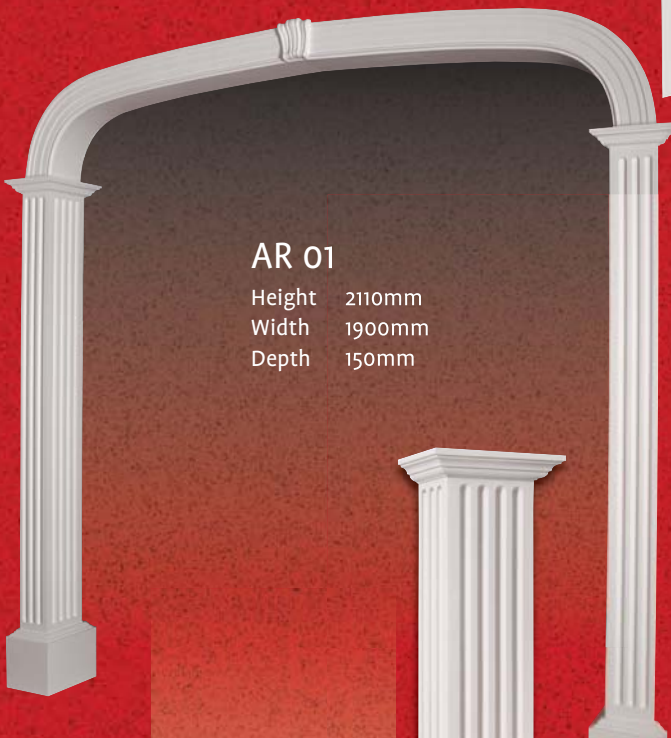

CL 01

Height 1700mm
Width 290mm
Depth 290mm

CL 02

Height 2360mm
Width 290mm
Depth 332mm

CL 03

Height 2000mm
Width 280mm
Depth 280mm

CL 04

Height 2150mm
Width 440mm
Depth 440mm

Columns

CL 05

Height 2430mm
Width 390mm
Depth 390mm

CL 06

Height 2070mm
Width 285mm
Depth 1130mm

CL 07

Height 2360mm
Width 345mm
Depth 345mm

CL 08

Height 2460mm
Width 204mm
Depth 204mm

Arches

Meticulously crafted fibrous plaster arches, manufactured to your own individual specifications.

Stunning arches and architraves manufactured at our workshop in Alton, Hampshire.

AR 01

Height 2110mm
Width 1900mm
Depth 150mm

AR 02

Height 340mm
Width 1000mm
Depth 135mm

AR 03

Height 2200mm
Width 1300mm
Depth 400mm

CL 09

Height 1800mm
Width 180mm
Depth 130mm