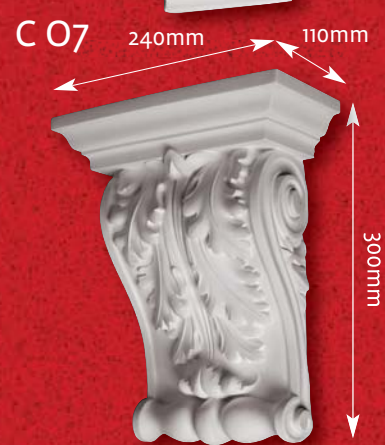

Other designs are also available.

CD 07

Length 670mm
Width 540mm
Projection 30mm

CD 11

Length 470mm
Width 70mm
Projection 30mm

Ceiling Decorations

CD 08
Length 400mm
Width 450mm
Projection 30mm

CD 10
Length 400mm
Width 400mm
Projection 30mm

CD 09
Length 600mm
Width 600mm
Projection 30mm

Corners

Corbels

Architectural corbels that complement the style and period of your property.

Corbels

Corbels

Coffers

Recessed lighting fixtures, plaster light boxes and coffers.