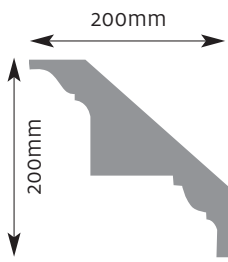

Cornice Mouldings

AM 185