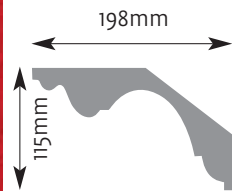

Cornice Mouldings

AM 41