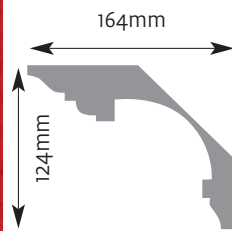

Cornice Mouldings

AM 22