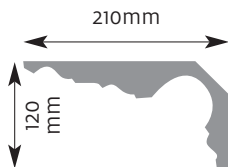

Cornice Mouldings

AM 170