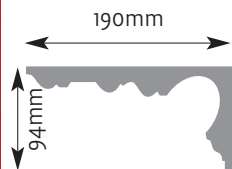

Cornice Mouldings

AM 172