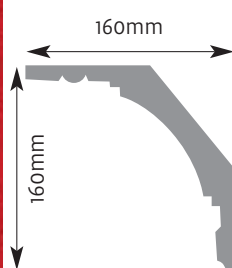

Cornice Mouldings

AM 90