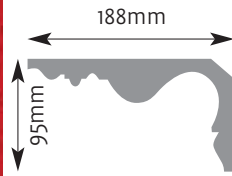

Cornice Mouldings