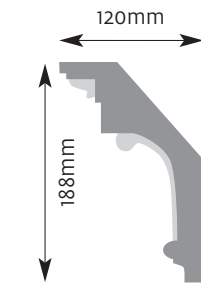

Cornice Mouldings

AM 232