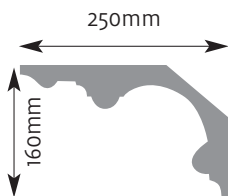

Cornice Mouldings

AM 302