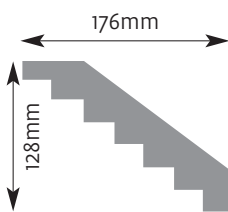

Cornice Mouldings

AM 156