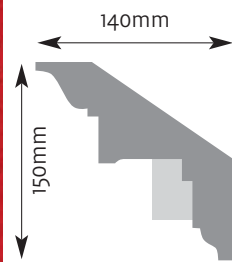

Cornice Mouldings

AM 19