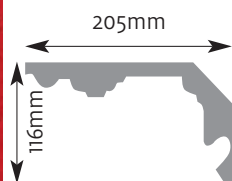

Cornice Mouldings

AM 294