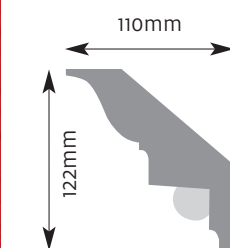

Cornice Mouldings

AM 02