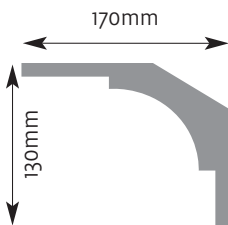

Cornice Mouldings

AM 148