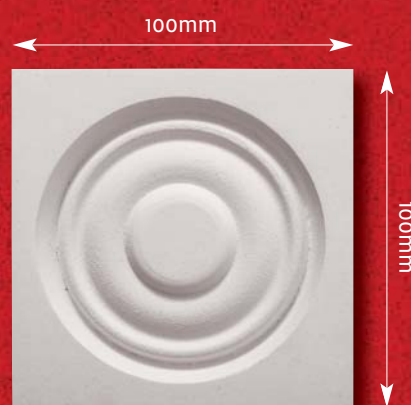

CB 06

Projection 30mm

CB 07