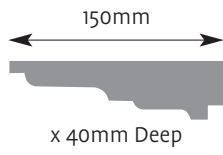

Cornice Mouldings