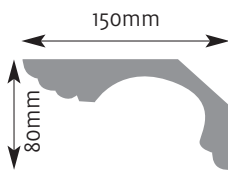

Cornice Mouldings

AM 259