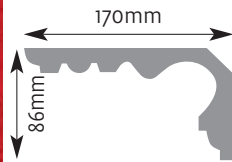

Cornice Mouldings

AM 221