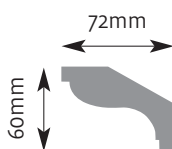

Cornice Mouldings

AM 182