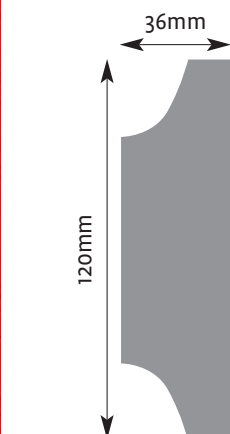

FR 14 2.7m Length

FR 15 2.3m Length

FR 16 2.6m Length

Friezes

FR 17 2.4m Length

Ceiling Decorations

CD 01 3m Length

CD 02 (Border Block) 3m Length