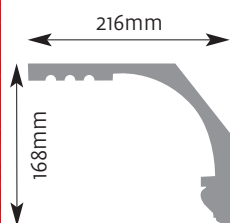

Cornice Mouldings

AM 97