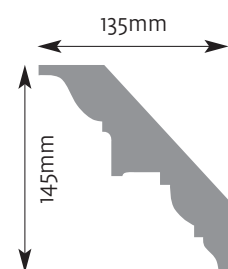

Cornice Mouldings

AM 140