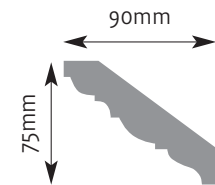

Cornice Mouldings

AM 57