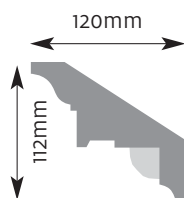

Cornice Mouldings

AM 183