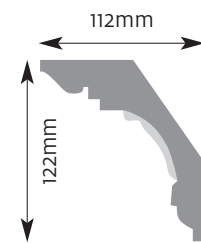

Cornice Mouldings

AM 232