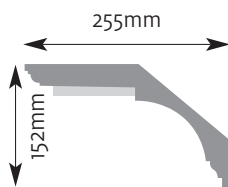

Cornice Mouldings

AM 315