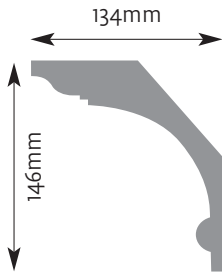

Cornice Mouldings

AM 129