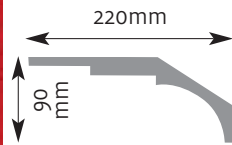

Cornice Mouldings

AM 254