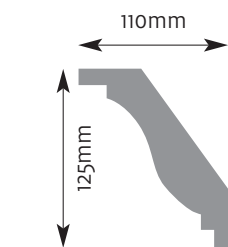

Cornice Mouldings

AM 87