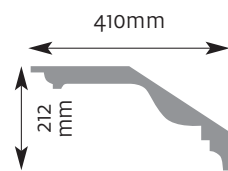

Cornice Mouldings

AM 243